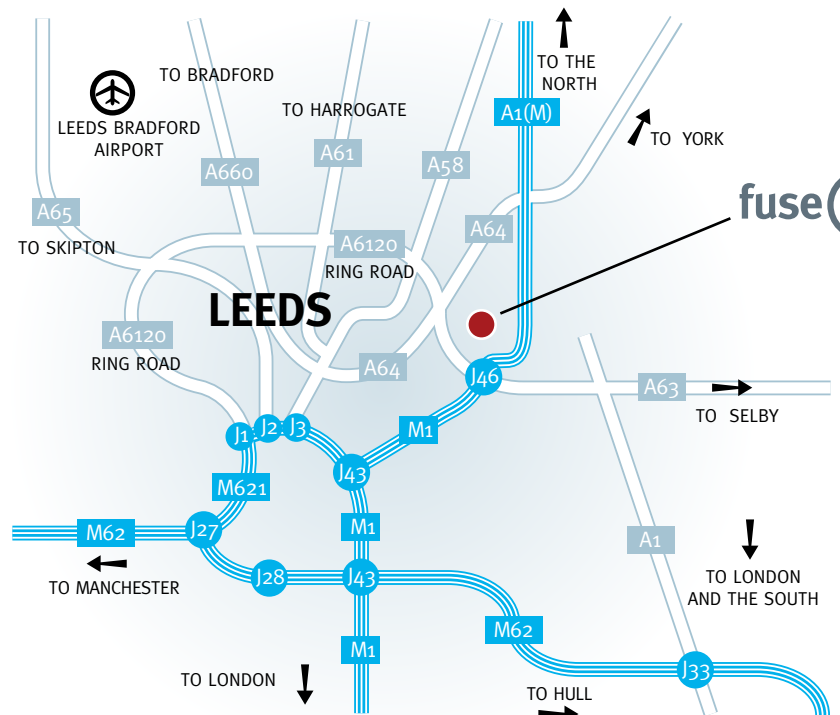

fuse 8

From the M1 - northbound

1. From the motorway, come off at Junction 46 and head for Leeds A6120/Thorpe Park.
2. Continue straight ahead and get into the right hand lane. You will come to a large roundabout with Sainsbury's ahead of you, go around to the right and take the exit marked Thorpe Park.
3. This is Century Way. Continue straight ahead to a roundabout, the Thorpe Park Hotel is opposite, and take the left exit.
4. Follow the road straight on for approximately a quarter of a mile. Take the third left, then turn immediately right and then left again. Fuse8 is directly ahead of you.

From the M1 - southbound

1. From the motorway, come off at Junction 46 and at the bottom of the sliproad, take the last exit off the roundabout marked Thorpe Park.
2. Continue to the next roundabout and take the second exit. At the next roundabout take the first exit.
3. Continue straight ahead and take the first right, then turn immediately right and then left. Fuse8 is directly ahead of you.

From the City Centre

1. From Leeds City Centre, follow signs for York A64. Take the A64 for approximately 2 miles and then take the A63 Selby road off to the right.
2. Continue on for approximately 3 miles until meeting the Ring Road (A6120) at a large roundabout.
3. Bear right and take the exit for Selby A63 and the M1. Continue ahead for approximately a quarter of a mile, to the second set of traffic lights. Take the first left at the roundabout, marked Thorpe Park and go straight ahead.
4. This is Century Way. Continue straight ahead to a roundabout, the Thorpe Park Hotel is opposite, and take the left exit.
5. Follow the road straight on for approximately a quarter of a mile. After the road bears left, take the first left, then turn immediately right and then left again. Fuse8 is directly ahead of you.