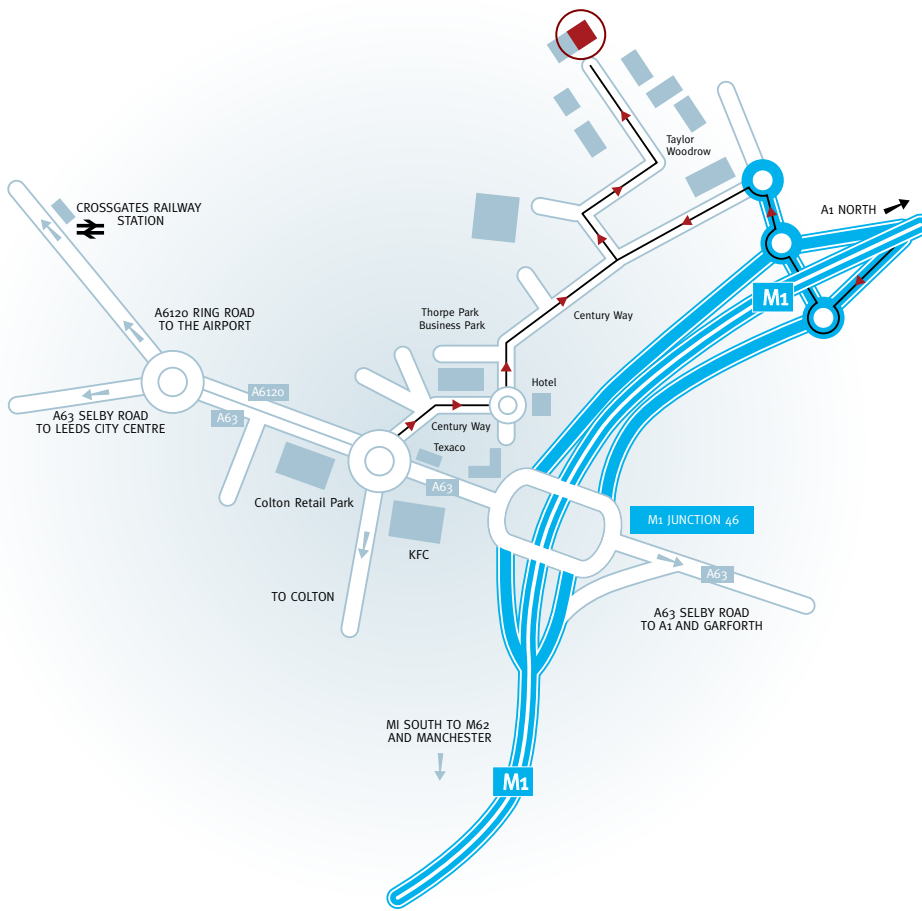

fuse 8

From the M1 - northbound

1. From the motorway, come off at Junction 46 and head for Leeds A6120/Thorpe Park.
2. Continue straight ahead and get into the right hand lane. You will come to a large roundabout with Sainsbury's ahead of you, go around to the right and take the exit marked Thorpe Park.
3. This is Century Way. Continue straight ahead to a roundabout, the Thorpe Park Hotel is opposite, and take the left exit.
4. Follow the road straight on for approximately a quarter of a mile. Take the third left, then turn immediately right and then left again. Fuse8 is directly ahead of you.

From the M1 - southbound

1. From the motorway, come off at Junction 46 and at the bottom of the sliproad, take the last exit off the roundabout marked Thorpe Park.
2. Continue to the next roundabout and take the second exit. At the next roundabout take the first exit.
3. Continue straight ahead and take the first right, then turn immediately right and then left. Fuse8 is directly ahead of you.

From the City Centre

1. From Leeds City Centre, follow signs for York A64. Take the A64 for approximately 2 miles and then take the A63 Selby road off to the right.
2. Continue on for approximately 3 miles until meeting the Ring Road (A6120) at a large roundabout.
3. Bear right and take the exit for Selby A63 and the M1. Continue ahead for approximately a quarter of a mile, to the second set of traffic lights. Take the first left at the roundabout, marked Thorpe Park and go straight ahead.
4. This is Century Way. Continue straight ahead to a roundabout, the Thorpe Park Hotel is opposite, and take the left exit.
5. Follow the road straight on for approximately a quarter of a mile. After the road bears left, take the first left, then turn immediately right and then left again. Fuse8 is directly ahead of you.